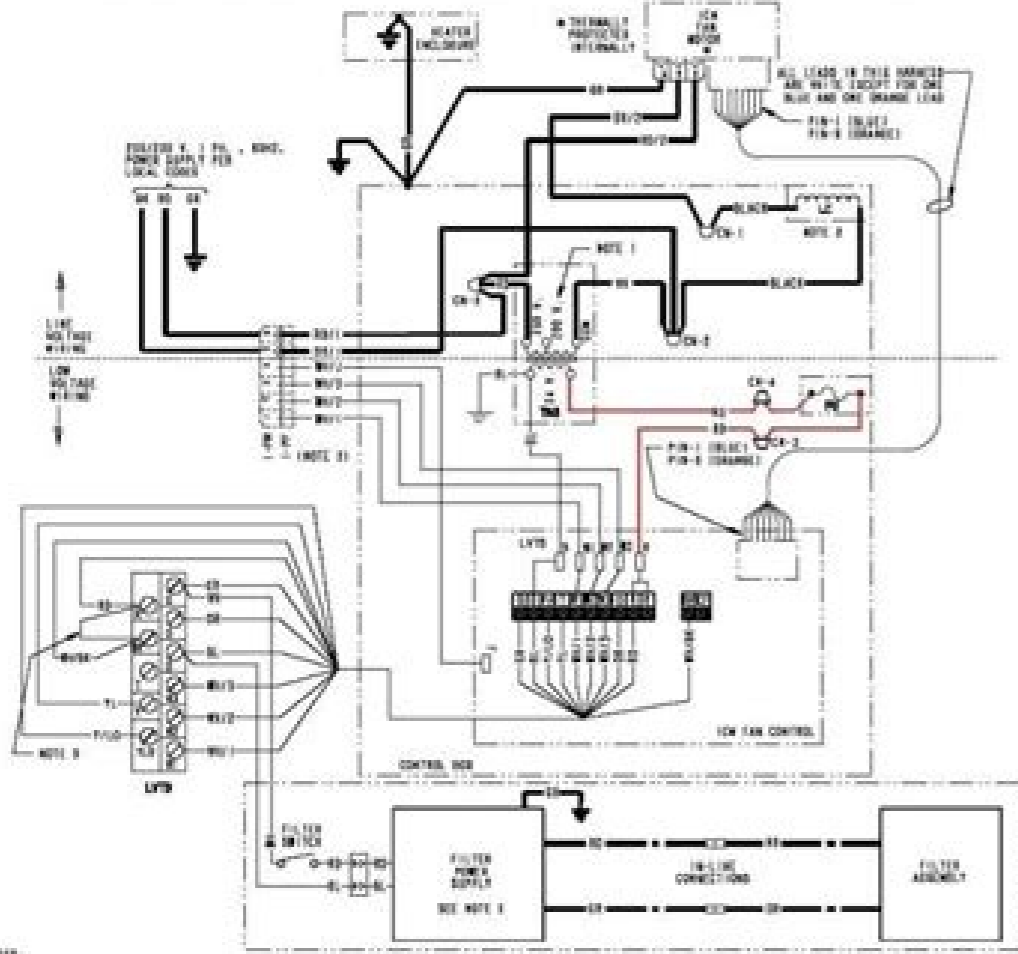

TRANE WIRING DIAGRAM FOR VARIABLE SPEED AIR HANDLERS

PRINTED FROM: 06/19/09 P01 REV01