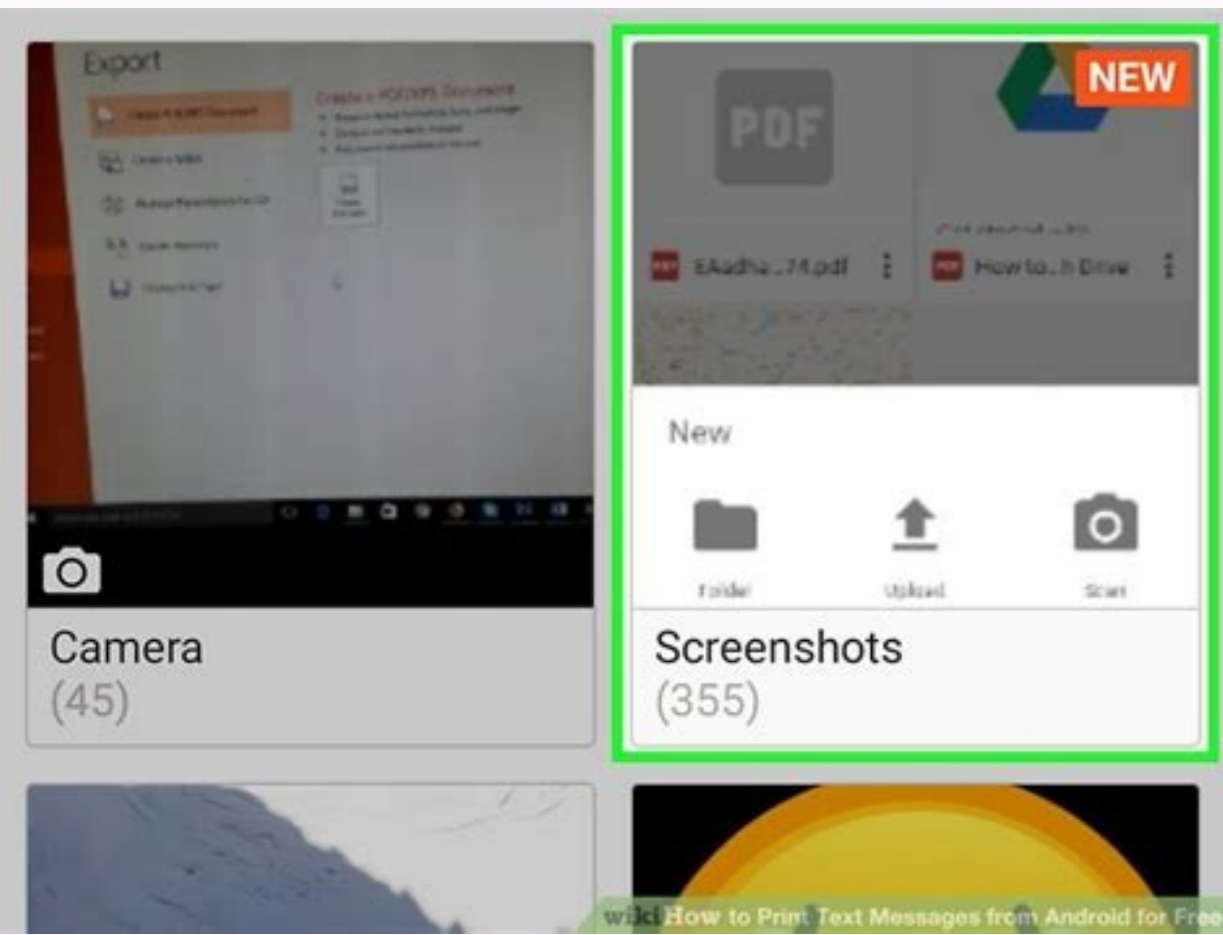

Android 9 messages font size